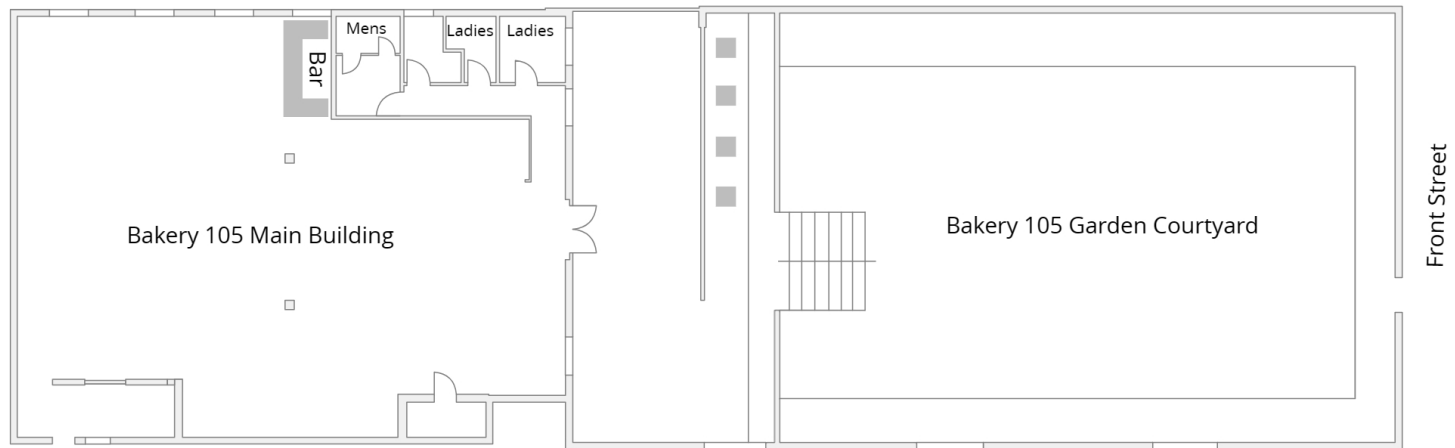

Bakery 105-105 Orange Street, Wilmington NC

Orange St. Gate (Main)

- Facility Includes:
(10) 5ft Round Tables
(6) 8ft Rectangle Tables
(1) 4ft Round Table
(5) 30" Bistro Tables
(150) Wooden Phoenix Chairs