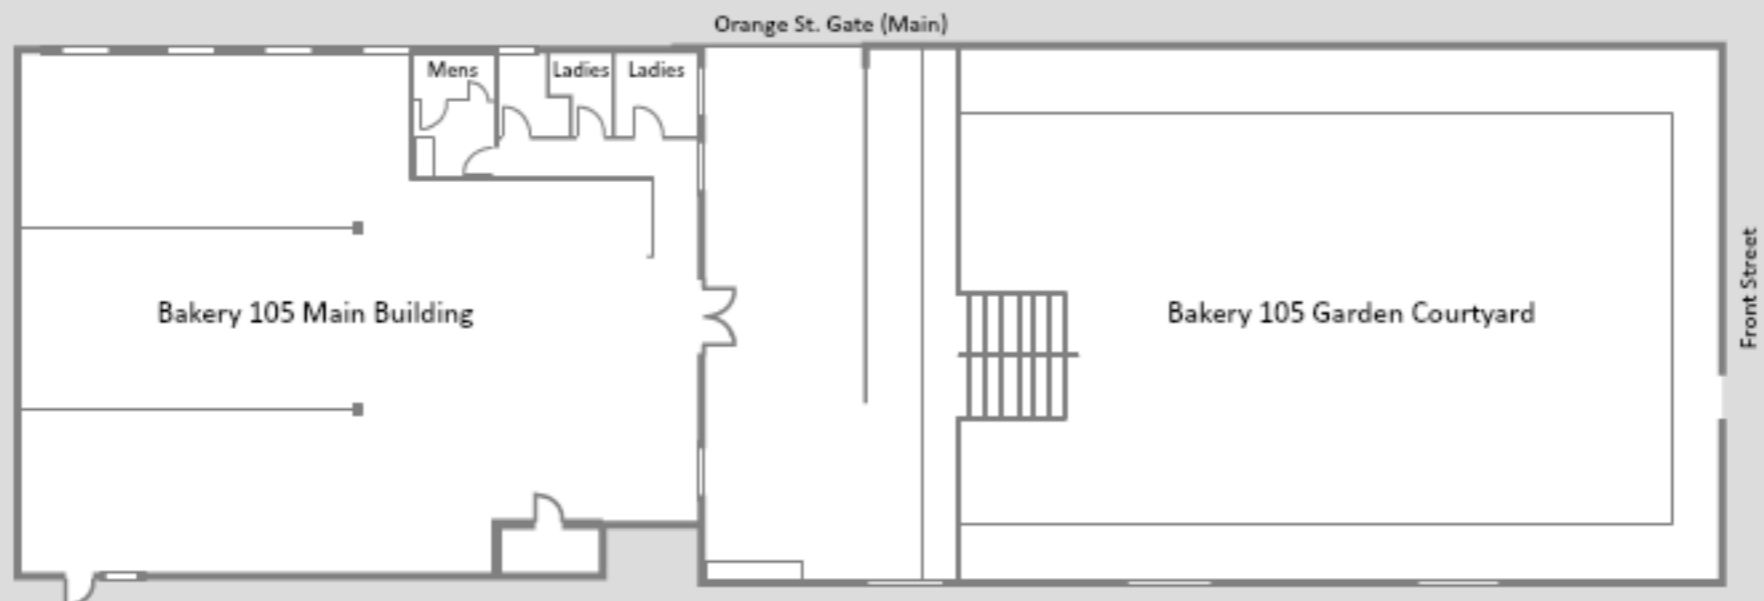

Bakery 105 - 105 Orange Street, Wilmington NC

Facility Includes:

- (10) 5ft Round Tables
- (6) 8ft Rectangle Tables
- (4) 30" Bistro Tables
- (150) White Chairs

Ceremony (150) White Chairs