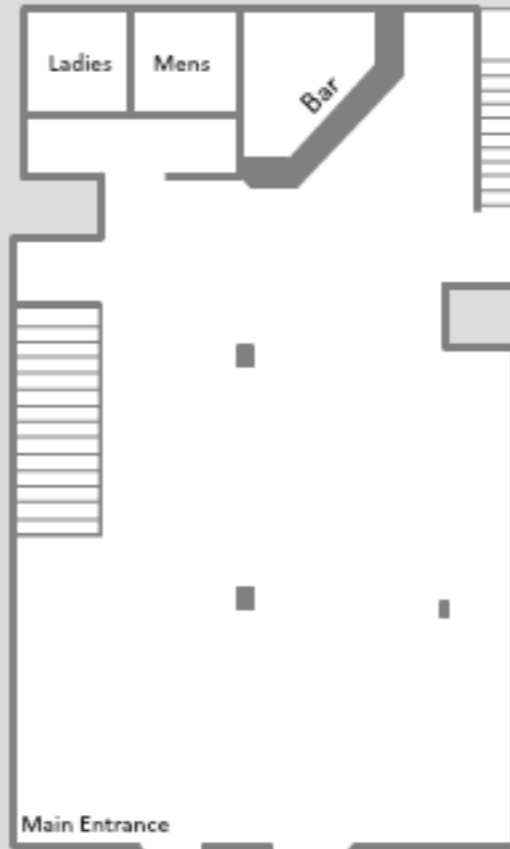

128 South (Mezzanine Level)

128 South (Main Level)

Ceremony (100) White Chairs

128 South Riverview Deck