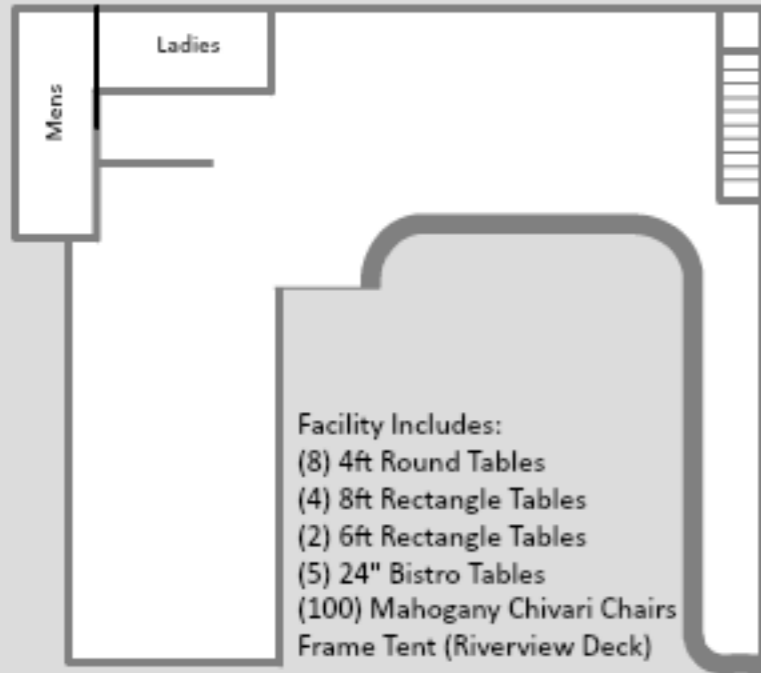

128 South (Mezzanine Level)

128 South (Main Level)

Ceremony (100) White Chairs

128 South Riverview Deck